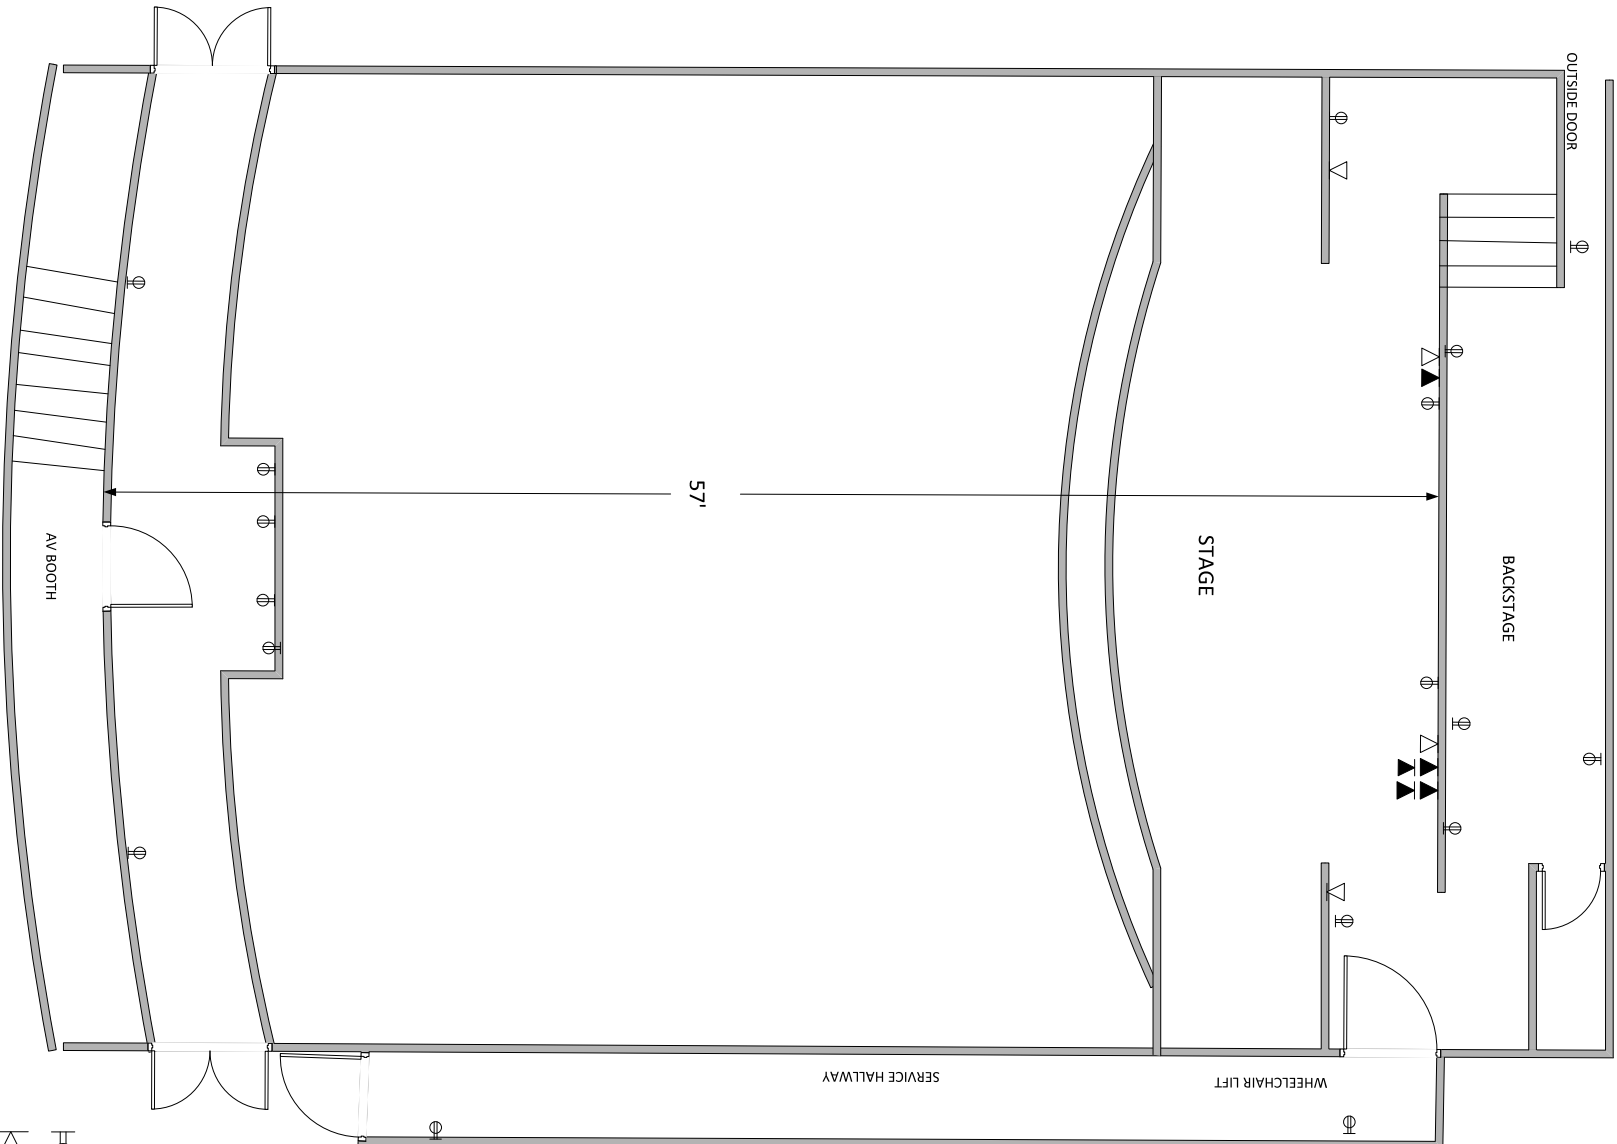

AUDITORIUM

-  = Dual Outlet Plate
-  = Phone
-  = Data

Scale 1/8" = 1'