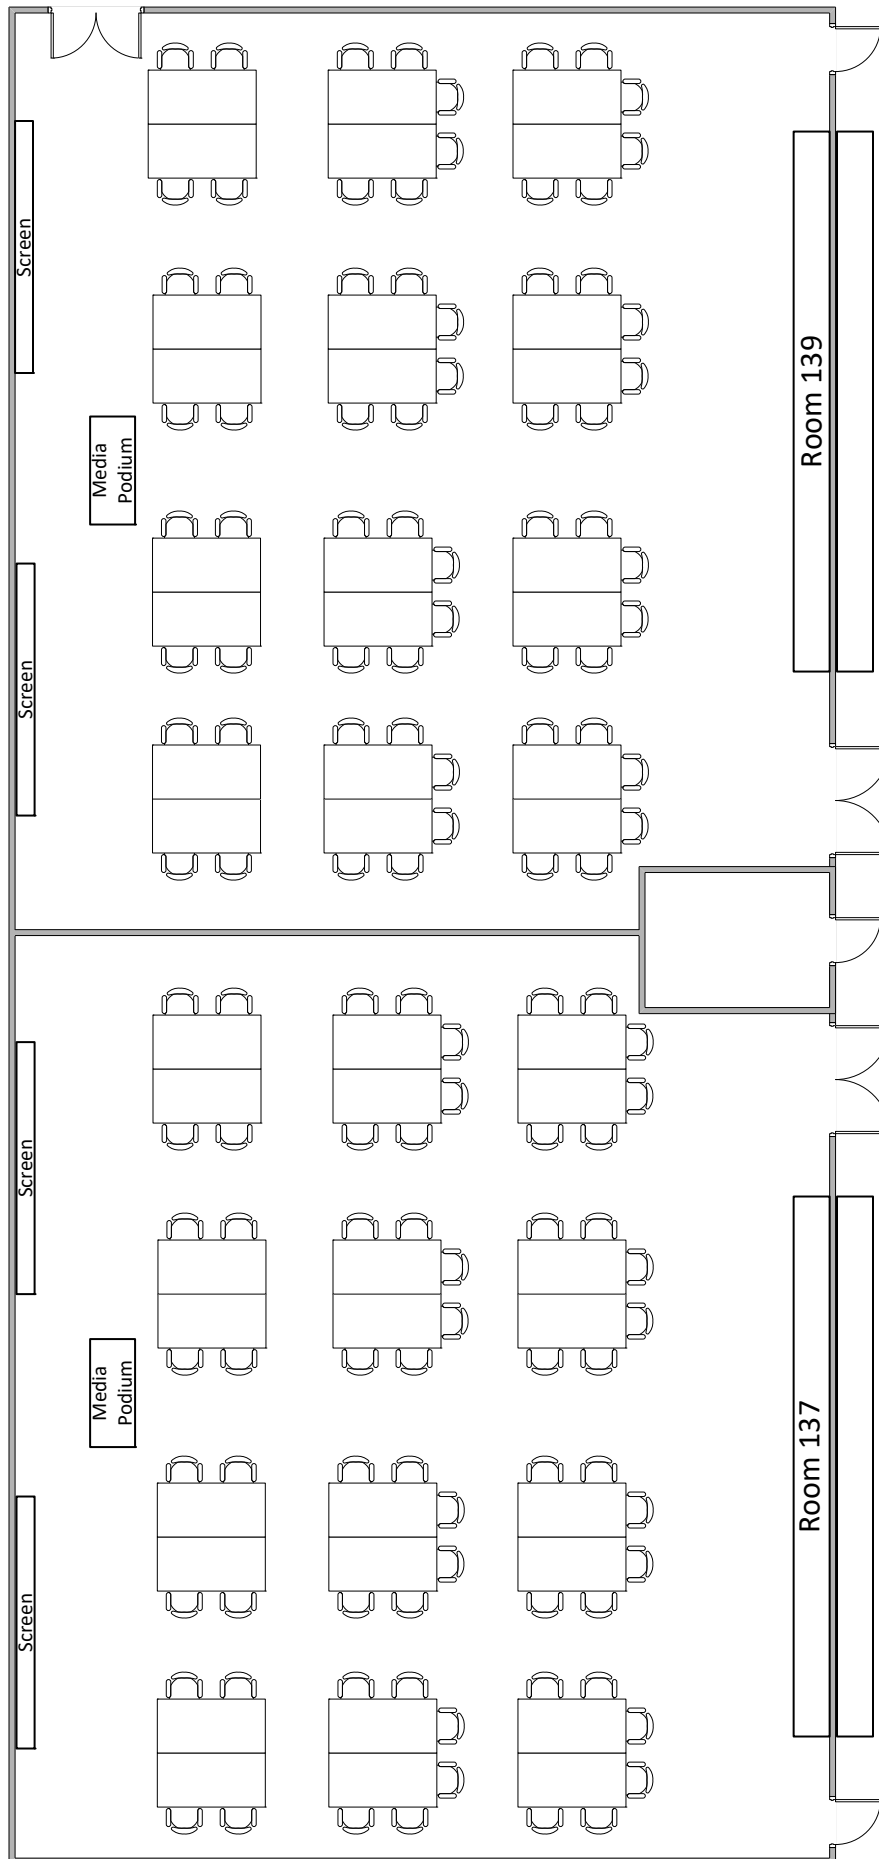

# Kelley School Classroom 137 & 139

Kelley School  
eMBA Fall 2019

24 tables  
64 chairs

Scale 1/8" = 1'