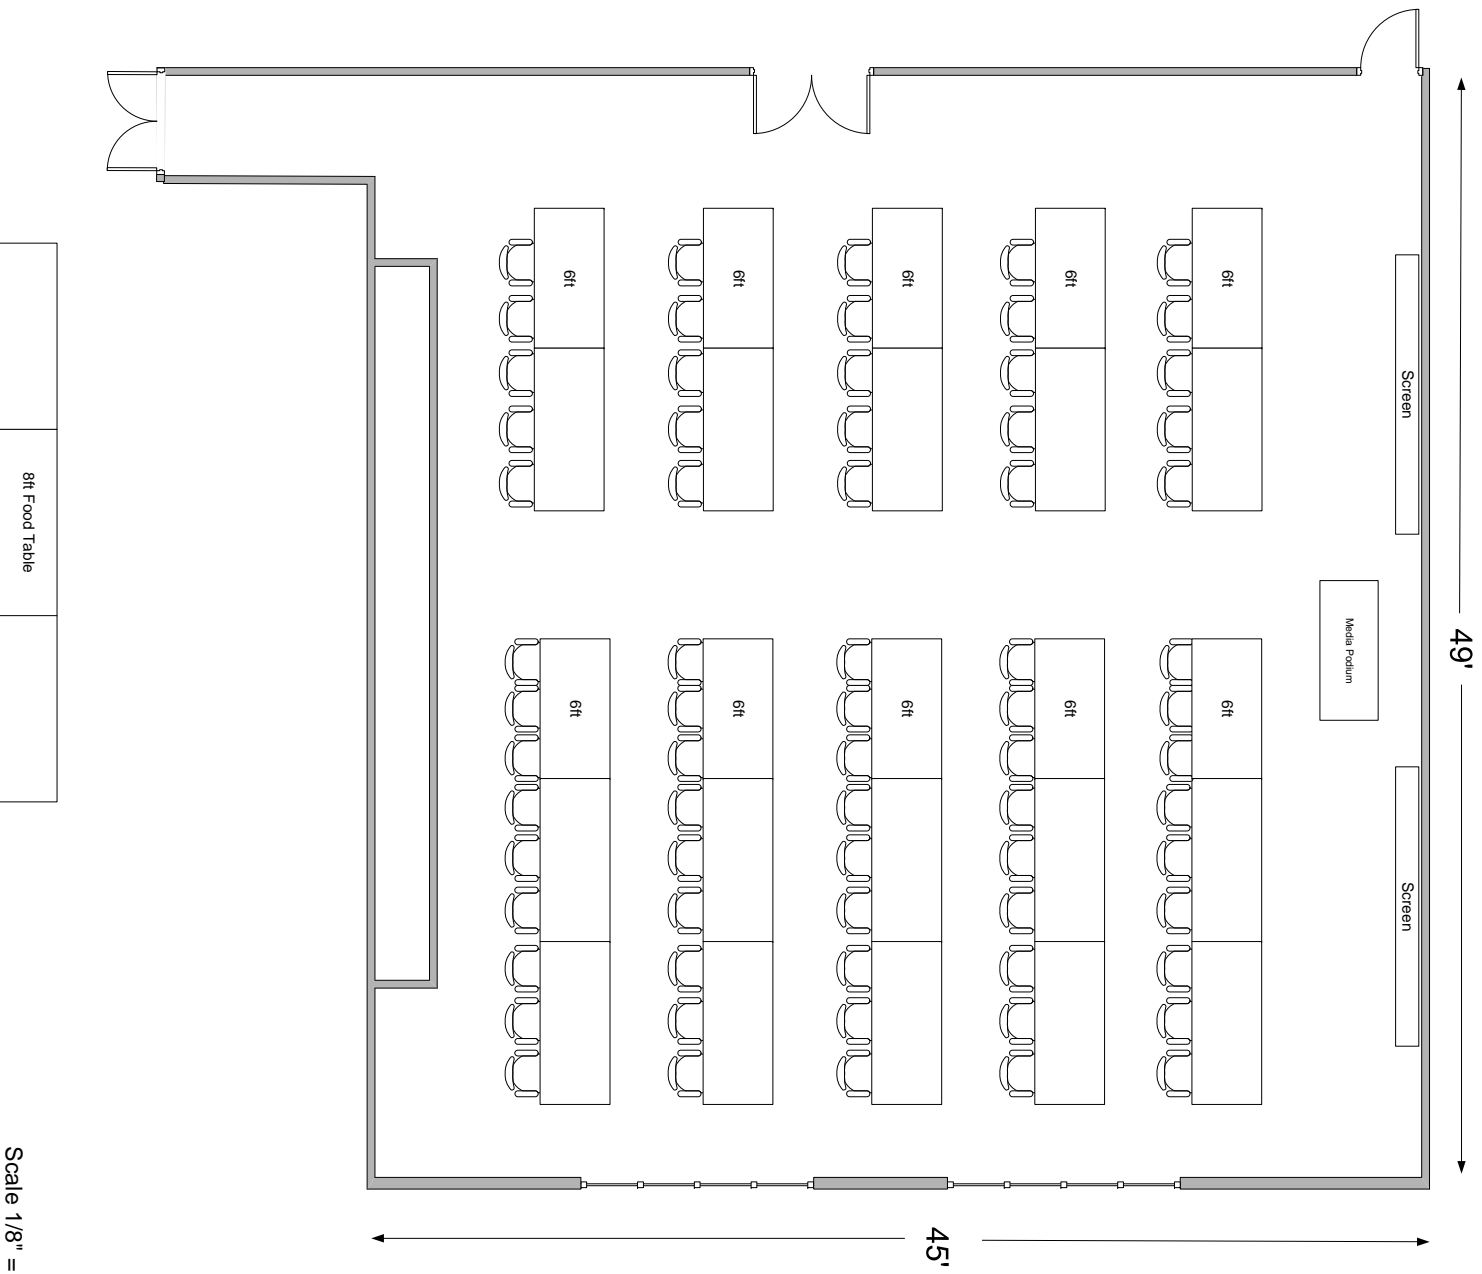

Kelley School Classroom 132

Rm 132 – Classroom Style
70 Chairs
15 x 7ft. Tables
10 x 6ft Tables

Scale 1/8" = 1'